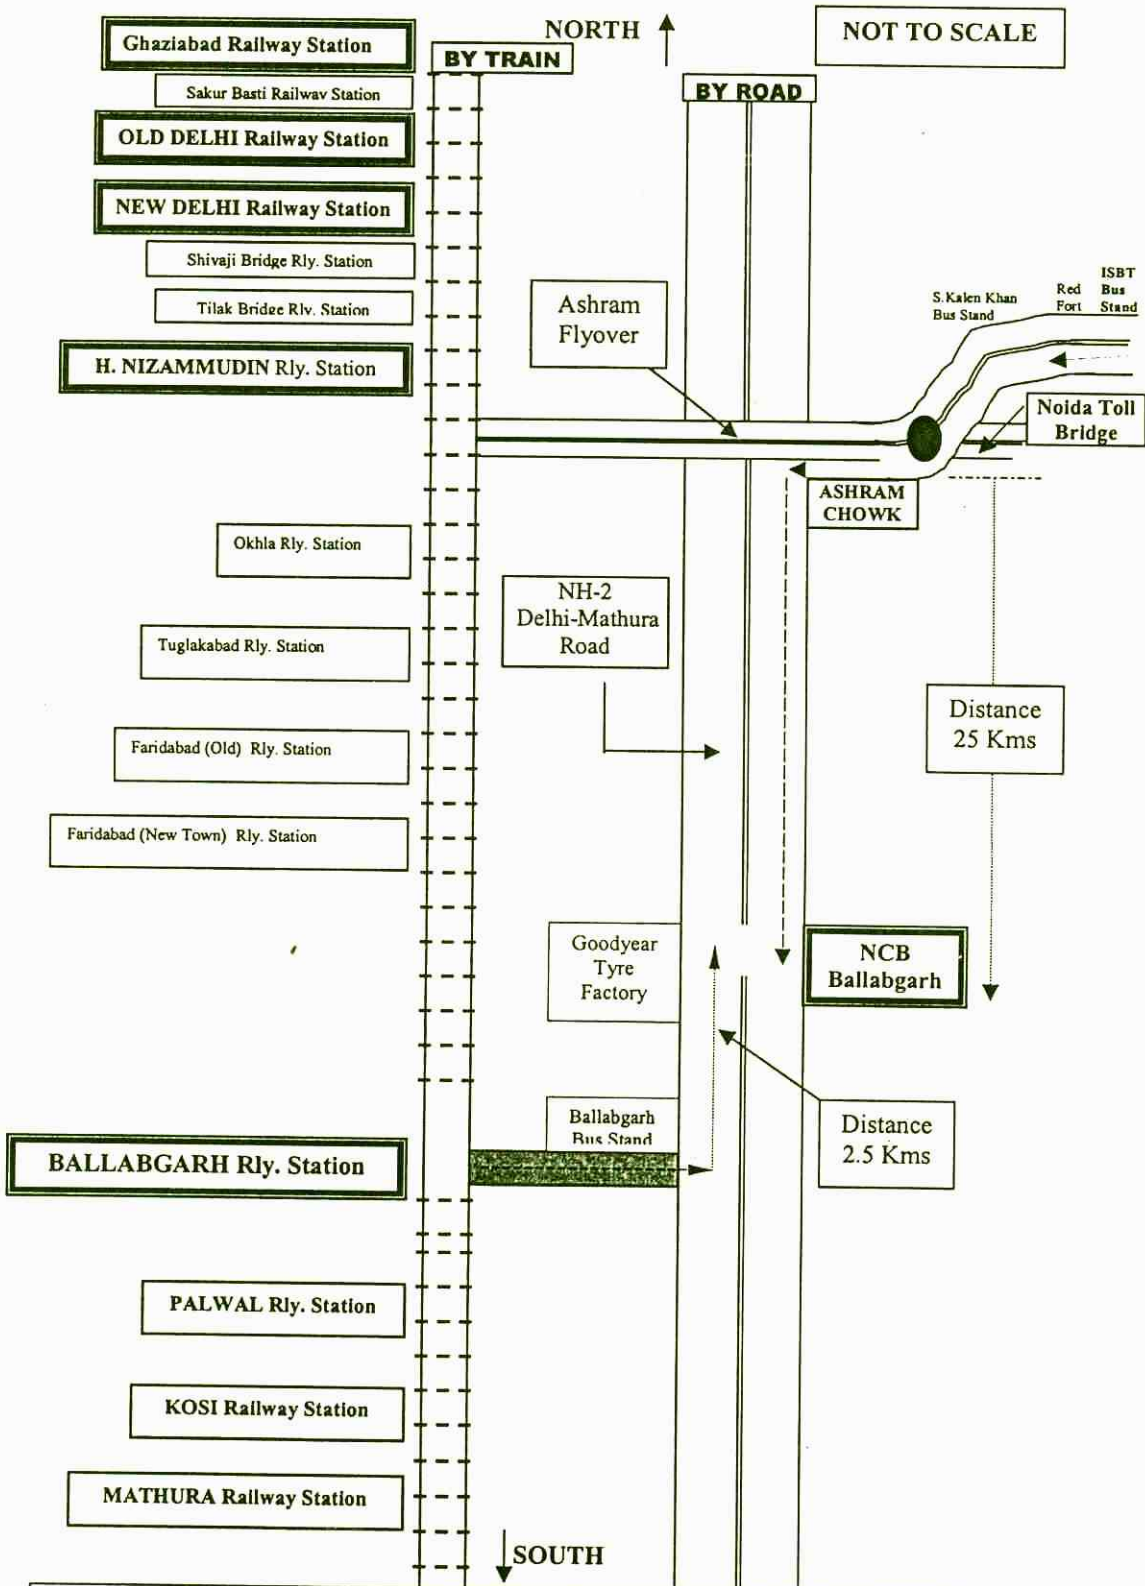

**How to reach NCB-Ballabgarh from Delhi**

**BY ROAD:**

Reach Ashram crossing; from Ashram crossing, take Mathura road, cross Badarpur Border and proceed straight to reach NCB (located opposite Goodyear Tyre Factory)  
(From Ashram crossing to NCB-Ballabgarh Total 25 Kms.)

**NEAREST RAILWAY STATIONS:**

Faridabad (Old) – 8 kms (Autos are available)  
Ballabgarh – 2.5 kms (Autos are available)

Local Trains between: New Delhi-Kosi, Ghaziabad-Palwal, Sakur Basti-Ballabgarh; Tufan-Agra, New Delhi-Palwal, Sakur Basti-Palwal, Ghaziabad-Mathura, Sakur Basti-